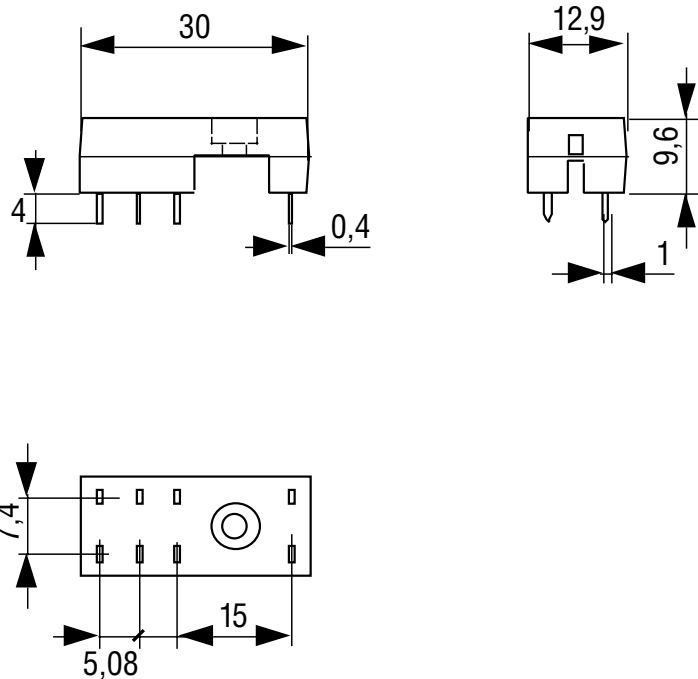

Support pour Relais SP/ST

Socket for SP/ST relay

ESC05000

ISO 9001
N° 1993/1106a

Proud to serve you

All technical characteristics are subject to change without previous notice.
Caractéristiques sujettes à modifications sans préavis.